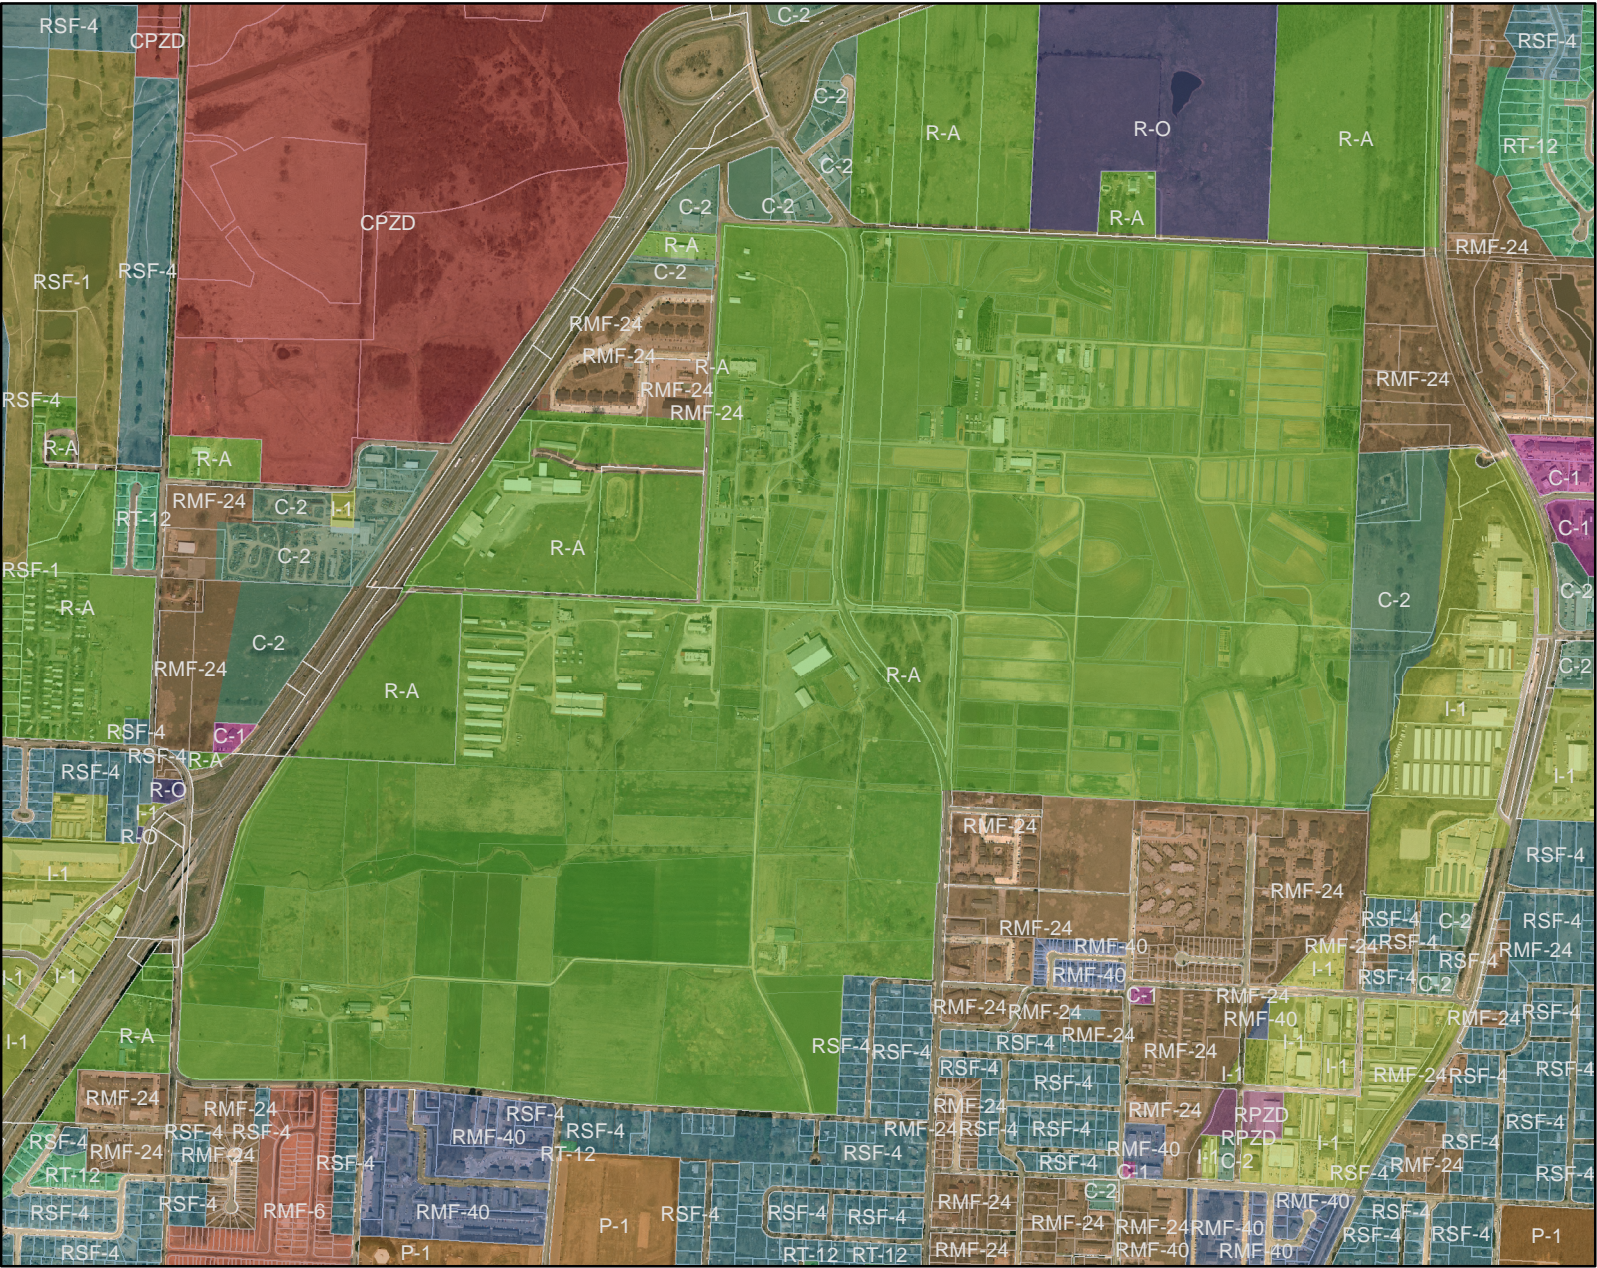

City of Fayetteville Zoning around U of A AAREC

Legend

Zones

ZD

- C-1
- C-2
- C-3
- C-4
- CPZD
- I-1
- I-2
- IPZD
- P-1
- R-A
- R-O
- RMF-12
- RMF-18
- RMF-24
- RMF-40
- RMF-6
- RPZD
- RSF-1
- RSF-2
- RSF-4
- RSF-7
- RSF-8
- RT-12

Scale = 1:16,000
 Projection: Lambert_Conformal_Conic
 Datum: NAD 83
 State Plane: Arkansas North
 4-18-06 V. Skinner
 AAREC_City_Zoning06.mxd